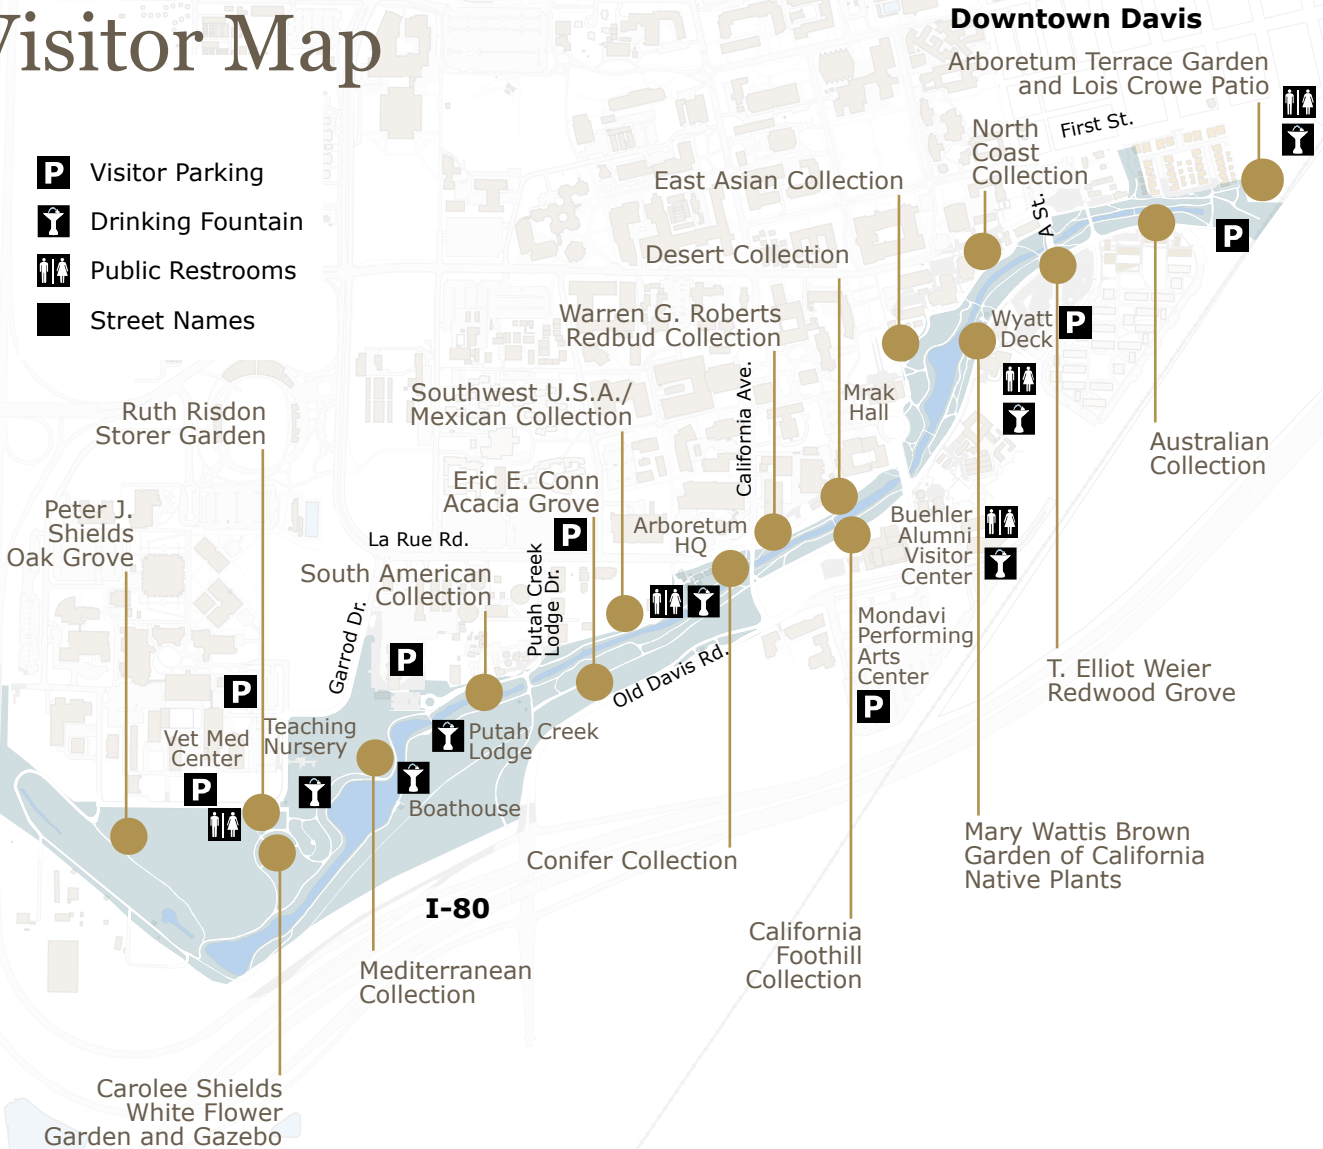

# Visitor Map

- P** Visitor Parking
-  Drinking Fountain
-  Public Restrooms
-  Street Names

## Downtown Davis

Arboretum Terrace Garden and Lois Crowe Patio

North Coast Collection

East Asian Collection

Desert Collection

Warren G. Roberts Redbud Collection

Southwest U.S.A./ Mexican Collection

Eric E. Conn Acacia Grove

Mrak Hall

Australian Collection

Buehler Alumni Visitor Center

Mondavi Performing Arts Center

T. Elliot Weier Redwood Grove

Mary Wattis Brown Garden of California Native Plants

California Foothill Collection

Conifer Collection

Mediterranean Collection

I-80

Carolee Shields White Flower Garden and Gazebo