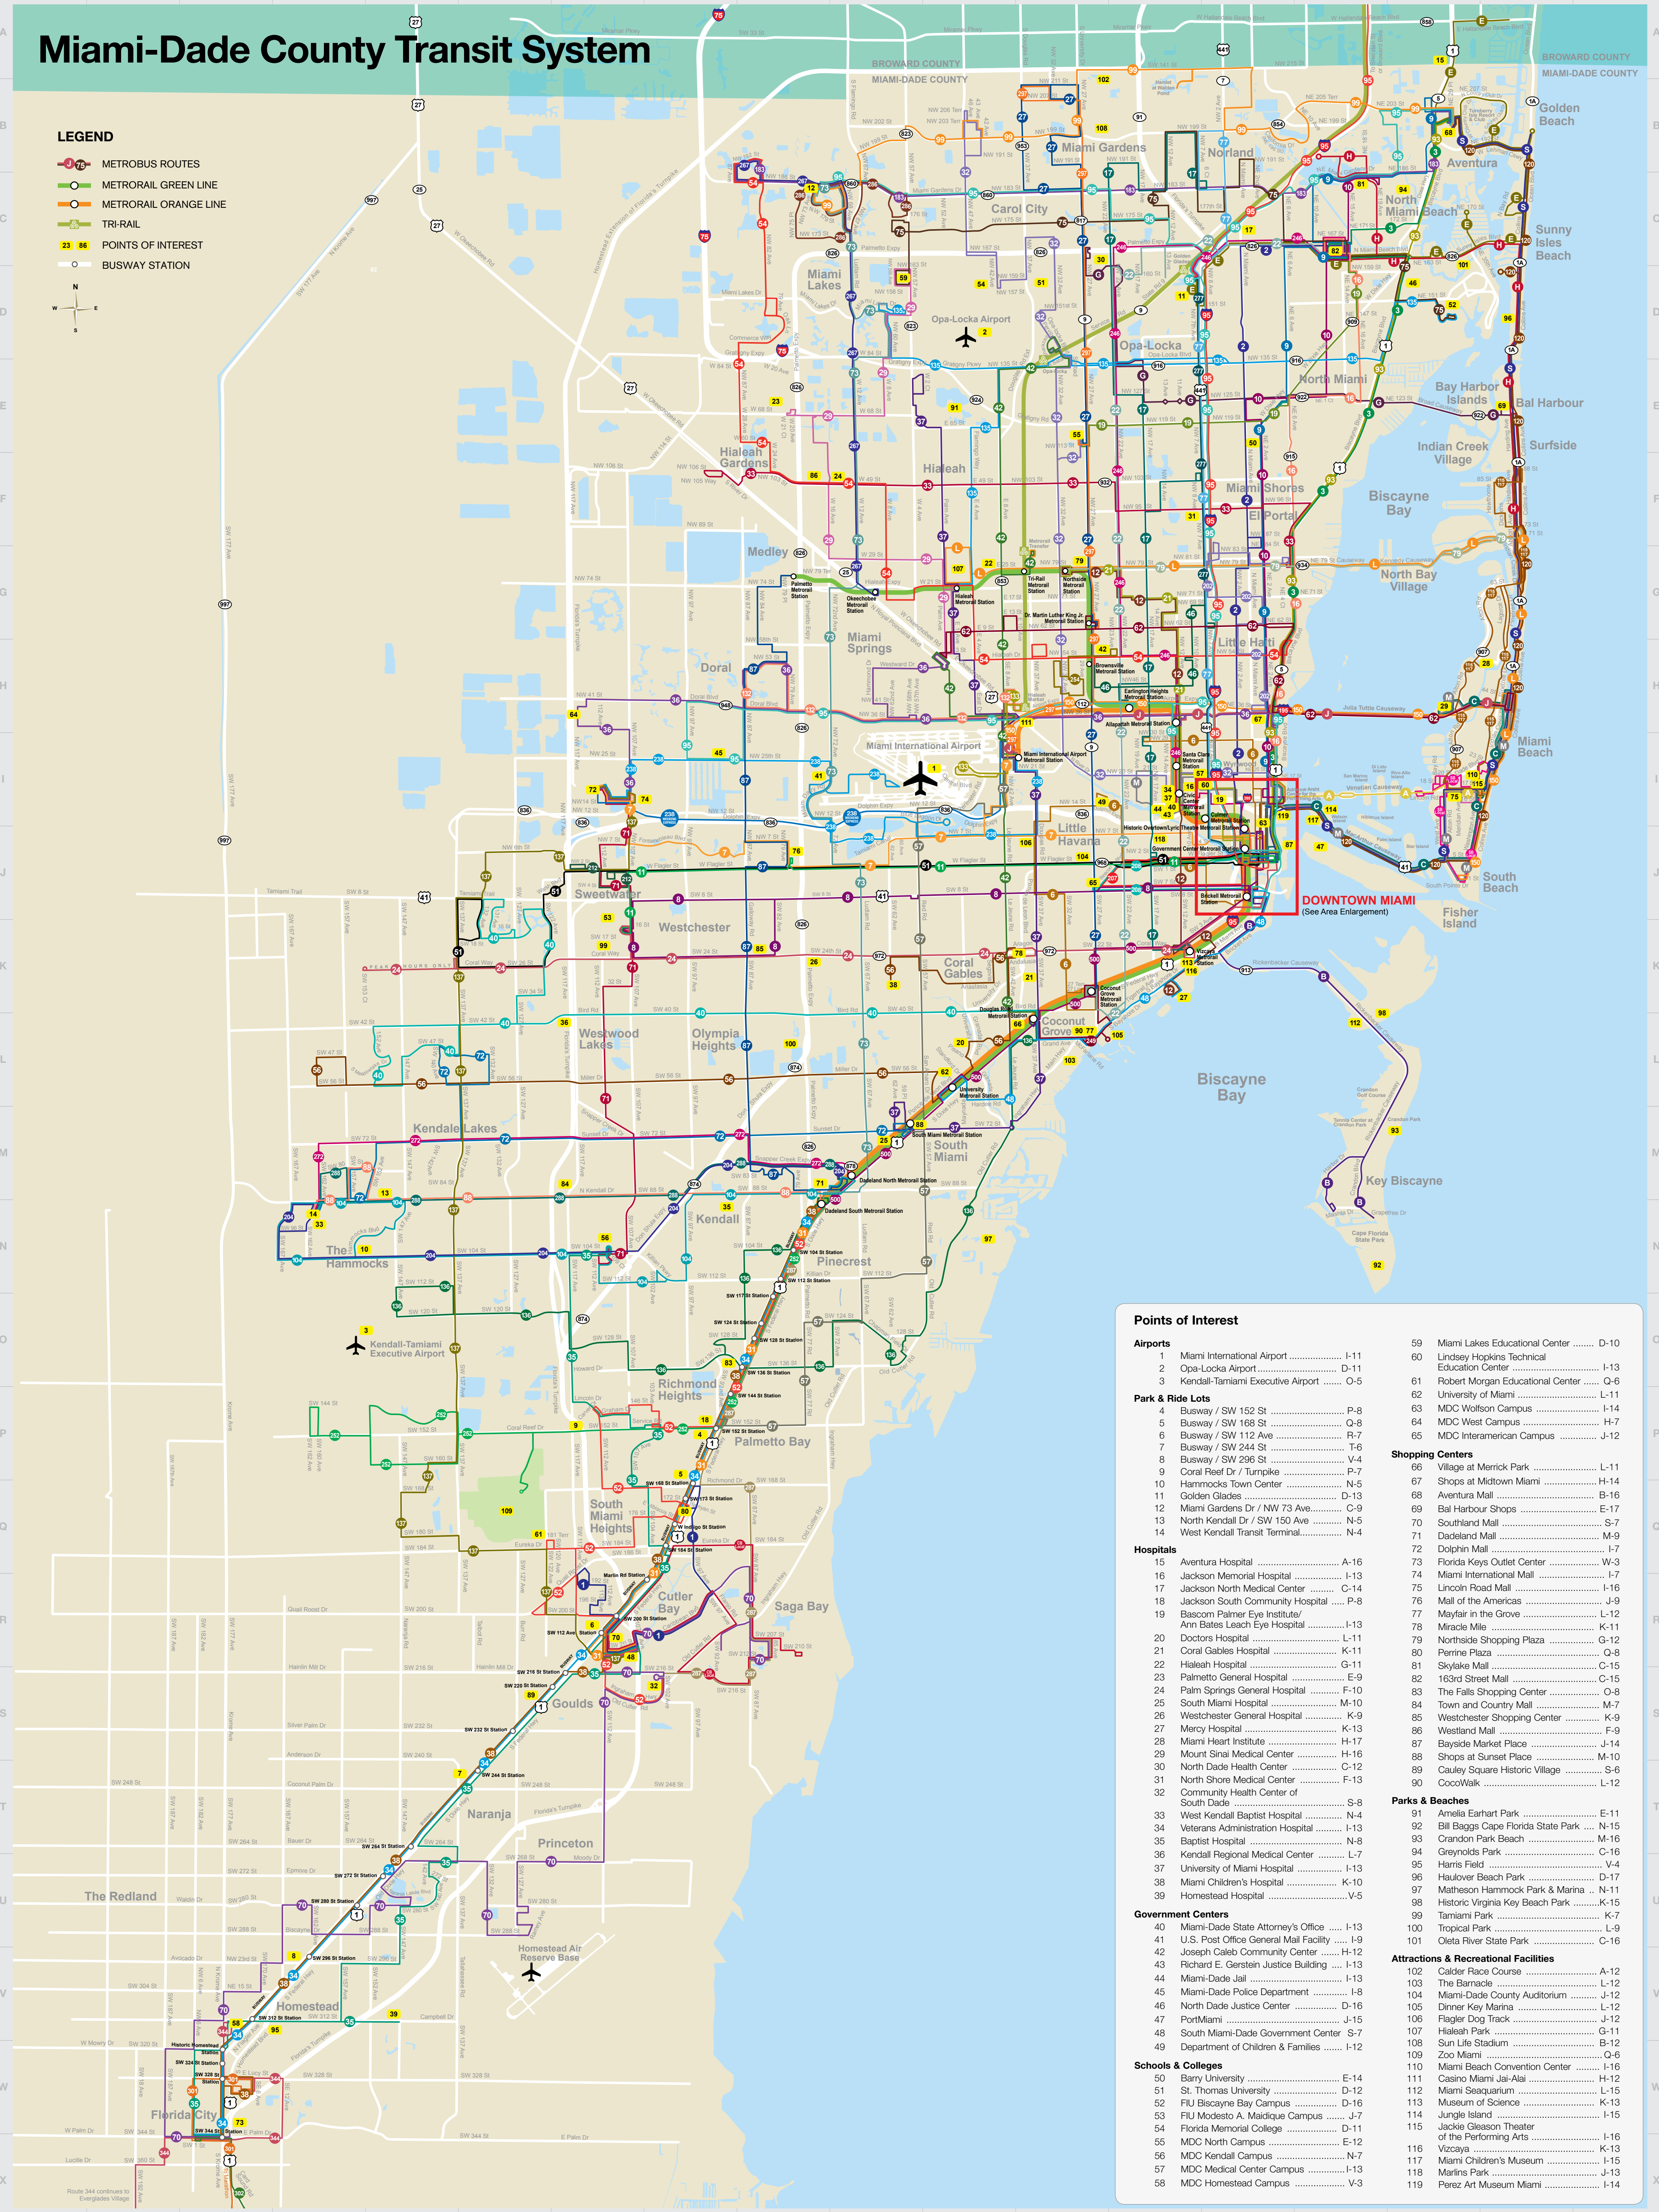

Miami-Dade County Transit System

LEGEND

- METROBUS ROUTES
- METRO RAIL GREEN LINE
- METRO RAIL ORANGE LINE
- TRI-RAIL
- POINTS OF INTEREST
- BUSWAY STATION

Points of Interest	
Airports	
1 Miami International Airport	I-11
2 Opa-Locka Airport	D-11
3 Kendall-Tamiami Executive Airport	O-5
Park & Ride Lots	
4 Busway / SW 152 St	P-8
5 Busway / SW 168 St	O-8
6 Busway / SW 112 Ave	R-7
7 Busway / SW 244 St	T-6
8 Busway / SW 296 St	V-4
9 Coral Reef Dr / Turnpike	P-7
10 Hammocks Town Center	N-5
11 Golden Glades	D-13
12 Miami Gardens Dr / NW 73 Ave	C-9
13 North Kendall Dr / SW 150 Ave	N-5
14 West Kendall Transit Terminal	N-4
Hospitals	
15 Aventura Hospital	A-16
16 Jackson Memorial Hospital	I-13
17 Jackson North Medical Center	C-14
18 Jackson South Community Hospital	P-8
19 Bascom Palmer Eye Institute/ Ann Bates Leach Eye Hospital	I-13
20 Doctors Hospital	L-11
21 Coral Gables Hospital	K-11
22 Hialeah Hospital	G-11
23 Palmetto General Hospital	E-9
24 Palm Springs General Hospital	F-10
25 South Miami Hospital	M-10
26 Westchester General Hospital	K-9
27 Mercy Hospital	K-13
28 Miami Heart Institute	H-17
29 Mount Sinai Medical Center	H-16
30 North Dade Health Center	C-12
31 North Shore Medical Center	F-13
32 Community Health Center of South Dade	S-8
33 West Kendall Baptist Hospital	N-4
34 Veterans Administration Hospital	I-13
35 Baptist Hospital	N-8
36 Kendall Regional Medical Center	L-7
37 University of Miami Hospital	I-13
38 Miami Children's Hospital	K-10
39 Homestead Hospital	V-5
Government Centers	
40 Miami-Dade State Attorney's Office	I-13
41 U.S. Post Office General Mail Facility	I-9
42 Joseph Caleb Community Center	H-12
43 Richard E. Gerstein Justice Building	I-13
44 Miami-Dade Jail	I-13
45 Miami-Dade Police Department	I-8
46 North Dade Justice Center	D-16
47 PortMiami	J-15
48 South Miami-Dade Government Center	S-7
49 Department of Children & Families	I-12
Schools & Colleges	
50 Barry University	E-14
51 St. Thomas University	D-12
52 FIU Biscayne Bay Campus	D-16
53 FIU Modesto A. Maidique Campus	J-7
54 Florida Memorial College	D-11
55 MDC North Campus	E-12
56 MDC Kendall Campus	N-7
57 MDC Medical Center Campus	I-13
58 MDC Homestead Campus	V-3
59 Miami Lakes Educational Center	D-10
60 Lindsey Hopkins Technical Education Center	I-13
61 Robert Morgan Educational Center	O-6
62 University of Miami	L-11
63 MDC Wolfson Campus	I-14
64 MDC West Campus	H-7
65 MDC Interamerican Campus	J-12
Shopping Centers	
66 Village at Merrick Park	L-11
67 Shops at Midtown Miami	H-14
68 Aventura Mall	B-16
69 Bal Harbour Shops	E-17
70 Southland Mall	S-7
71 Dadeland Mall	M-9
72 Dolphin Mall	I-7
73 Florida Keys Outlet Center	W-3
74 Miami International Mall	I-16
75 Lincoln Road Mall	I-16
76 Mall of the Americas	J-9
77 Mayfair in the Grove	L-12
78 Miracle Mile	K-11
79 Northside Shopping Plaza	G-12
80 Ferrine Plaza	O-8
81 Skylake Mall	C-15
82 163rd Street Mall	C-15
83 The Falls Shopping Center	O-8
84 Town and Country Mall	M-7
85 Westchester Shopping Center	K-9
86 Westland Mall	F-9
87 Bayside Market Place	J-14
88 Shops at Sunset Place	M-10
89 Cauley Square Historic Village	S-6
90 CoccoWalk	L-12
Parks & Beaches	
91 Amelia Earhart Park	E-11
92 Bill Baggs Cape Florida State Park	N-16
93 Crandon Park Beach	M-15
94 Greynolds Park	C-16
95 Harris Field	V-4
96 Haulover Beach Park	D-17
97 Matheson Hammock Park & Marina	N-11
98 Historic Virginia Key Beach Park	K-15
99 Tamiami Park	K-7
100 Tropical Park	L-9
101 Oleta River State Park	C-16
Attractions & Recreational Facilities	
102 Calder Race Course	A-12
103 The Barnacle	L-12
104 Miami-Dade County Auditorium	J-12
105 Dinner Key Marina	L-12
106 Flagler Dog Track	J-12
107 Hialeah Park	G-11
108 Sun Life Stadium	B-12
109 Zoo Miami	O-6
110 Miami Beach Convention Center	I-16
111 Casino Miami Jai-Alai	H-12
112 Miami Seaquarium	L-15
113 Museum of Science	K-13
114 Jungle Island	I-15
115 Jackie Gleason Theater of the Performing Arts	I-16
116 Vizcaya	K-13
117 Miami Children's Museum	I-15
118 Marlins Park	J-13
119 Perez Art Museum Miami	I-14